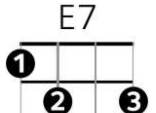

California Dreaming

John Phillips, Michelle Phillips

E^{7sus4} E⁷ / / / / / | **A^m G F G E^{7sus4}** | **E⁷** |
 All the leaves are brown | And the sky is grey,
(all the leaves are brown) (and the sky is grey)

C E⁷ A^m F E⁷
 I've been for a walk | On a winter's day.
(I've been for a walk) (On a winter's day)

A^m G F G E^{7sus4} E⁷
 I'd be be safe and warm | If I was in L.A., |
(I'd be be safe and warm) (If I was in L.A.)

A^m G F G E^{7sus4} E⁷
 California Dreaming | On such a winter's day.
(Ca.... li.... fornia Dreaming)

A^m G F G E^{7sus4} E⁷
 Stopped into a church, | I passed along the way.

C E⁷ A^m F E⁷
 Oh I got down on my knees | And I pretend to pray.
(Got down on my knees) (I pretend to pray).

A^m G F G E^{7sus4} E⁷ A^m G F G E^{7sus4} E⁷
 // // // // // // // // // // // // // //

A^m G F G E^{7sus4} E⁷
 All the leaves are brown | And the sky is grey,
(all the leaves are brown) (and the sky is grey)