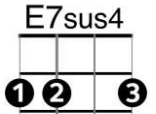

California Dreaming

John Phillips, Michelle Phillips

E^{7sus4} E⁷ / / / / / | **A^m G F G E^{7sus4}** | **E⁷** |
 All the leaves are brown | And the sky is grey,
(all the leaves are brown) (and the sky is grey)

C E⁷ A^m F E⁷
 I've been for a walk | On a winter's day.
(I've been for a walk) (On a winter's day)

A^m G F G E^{7sus4} E⁷
 I'd be be safe and warm | If I was in L.A., |
(I'd be be safe and warm) (If I was in L.A.)

A^m G F G E^{7sus4} E⁷
 California Dreaming | On such a winter's day.
(Ca.... li.... fornia Dreaming)

A^m G F G E^{7sus4} E⁷
 Stopped into a church, | I passed along the way.

C E⁷ A^m F E⁷
 Oh I got down on my knees | And I pretend to pray.
(Got down on my knees) (I pretend to pray).

A^m G F G E^{7sus4} E⁷ A^m G F G E^{7sus4} E⁷
 // // // // // // // // // // // // // //

A^m G F G E^{7sus4} E⁷
 All the leaves are brown | And the sky is grey,
(all the leaves are brown) (and the sky is grey)