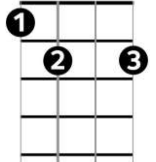

California Dreaming

John Phillips, Michelle Phillips

E^{7sus4} E⁷ / / / / / | **A^m G F G E^{7sus4}** | **E⁷** |
 All the leaves are brown | And the sky is grey,
(all the leaves are brown) (and the sky is grey)

C E⁷ A^m F E⁷
 I've been for a walk | On a winter's day.
(I've been for a walk) (On a winter's day)

A^m G F G E^{7sus4} E⁷
 I'd be be safe and warm | If I was in L.A., |
(I'd be be safe and warm) (If I was in L.A.)

A^m G F G E^{7sus4} E⁷
 California Dreaming | On such a winter's day.
(Ca.... li.... fornia Dreaming)

A^m G F G E^{7sus4} E⁷
 Stopped into a church, | I passed along the way.

C E⁷ A^m F E⁷
 Oh I got down on my knees | And I pretend to pray.
(Got down on my knees) (I pretend to pray).

A^m G F G E^{7sus4} E⁷ A^m G F G E^{7sus4} E⁷
 // // // // // // // // // // // // // //

A^m G F G E^{7sus4} E⁷
 All the leaves are brown | And the sky is grey,
(all the leaves are brown) (and the sky is grey)