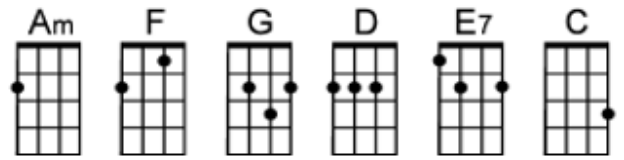

The Letter

by Wayne Carson (1967) BOXTOPS

<https://www.youtube.com/watch?v=HIWY8UyW9bw>

INTRO: Am . . . | |

A -----
 E -----
 C -----0-4-2-0-----
 low G -----2-4-----4---

INTRO BASS LINE: STARTS ON BAR TWO eg like UKE TAB

ENDING: last chord: Second time through no Am

Am | F | G | D |
 Gimme a ticket for an aero-plane Ain't got--- time to take a fast train

Am | F | E7 | Am |
 Lonely days are gone--- I'm a-goin' home--- My baby--- just wrote me a let-ter---

Chorus 1: -----

. . . | C . G . . | F . C . | G | |
 Well, she wrote me a letter sayin' she couldn't--- live with-out me no more---

C . . . | G . . F . | C . . | G | E7\ --- --- --- |
 Listen Mister can't you see I've got to get back to my baby once more --- Any way yeah

Chorus 2: -----

. . . | C . G . . | F . C . | G | |
 Well, she wrote me a letter sayin' she couldn't--- live with-out me no more---

C . . . | G . . F . | C . . | G | E7\ --- --- --- |
 Listen Mister can't you see I've got to get back to my baby once more --- Any way yeah